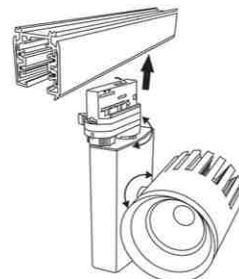

20W 1800lm

TR-TL-20W/CR

30W 2700lm

TR-TL-30W/CR

40W 4000lm

TR-TL-40W/CR

GLOBAL TRACK SYSTEM

TR-TL-20W/CR

8 590 849 15 269 74

TR-TL-30W/CR

8 590 849 15 251 06

TR-TL-40W/CR

8 590 849 15 269 98