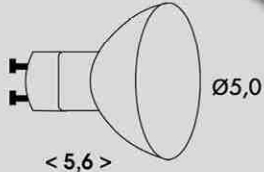

LED

SMD GU10

A+

470lm

LED5W-GU10/2700

490lm

LED5W-GU10/4100

LED5W-GU10/2700