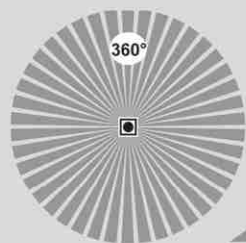

NOVINKA

VICTOR

A - D

< 12,0 >

Ø 37,0

min max  
8sec - 12min

min max  
2lux - 2000lux

W141-BI