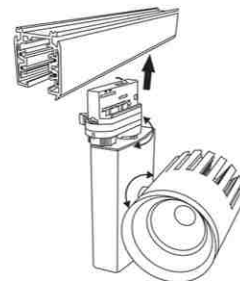

A+

20W 1800lm

TR-TL-20W/CR

30W 2700lm

TR-TL-30W/CR

40W 4000lm

TR-TL-40W/CR

GLOBAL TRACK SYSTEM