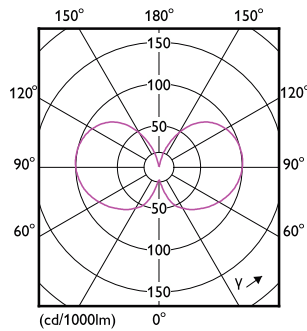

Product	D	C
MAS LEDBulbND7.3-100WE27840 A70 CLG UE	70 mm	127 mm

Fotometrické údaje

General uniform lighting

Light Distribution Diagram

Spectral Power Distribution Colour

LED zdroj UltraEfficient

Životnost

Life Expectancy Diagram