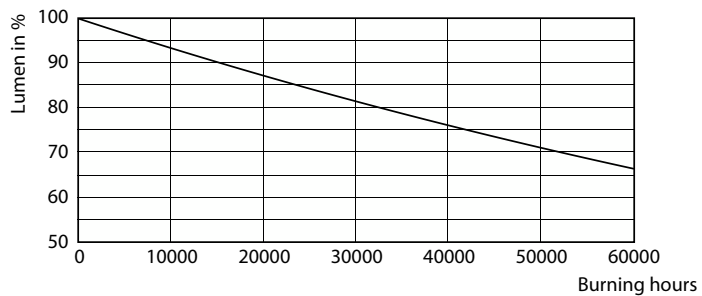

Product	D	C
MAS LEDBulbND7.3-100WE27840 A70 CLG UE	70 mm	127 mm

Fotometrické údaje

General uniform lighting

Light Distribution Diagram

Spectral Power Distribution Colour

LED zdroj UltraEfficient

Životnost

Life Expectancy Diagram