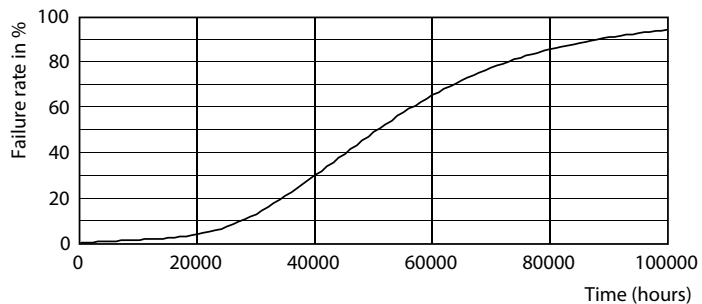

Product	D	C
MAS LEDBulbND7.3-100WE27840 A70 CLG UE	70 mm	127 mm

Fotometrické údaje

General uniform lighting

Light Distribution Diagram

Spectral Power Distribution Colour

LED zdroj UltraEfficient

Životnost

Life Expectancy Diagram