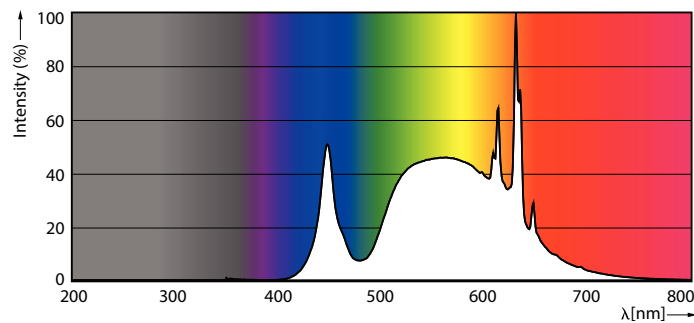

Product	D	C
MAS LEDBulbND7.3-100WE27840 A70 CLG UE	70 mm	127 mm

Fotometrické údaje

General uniform lighting

Light Distribution Diagram

Spectral Power Distribution Colour

LED zdroj UltraEfficient

Životnost

Life Expectancy Diagram