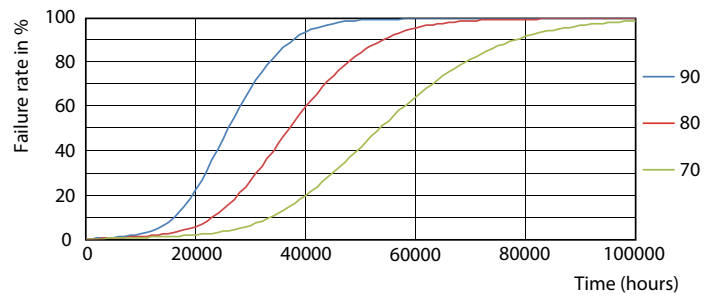

## Životnost

Life Expectancy Diagram

LEDtube MAS G3 8W 50K LumenVsTc-LMP

LEDtube MAS 1 26W 50K LifetimeVsTc-LED

LEDtube MAS 1 26W 50K FailureRate-LED