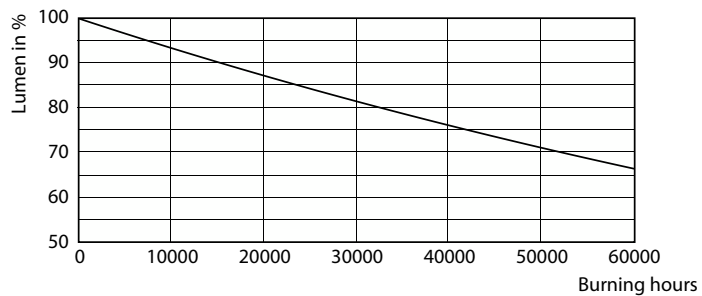

MASTER LEDtube Mains T5

Životnost

Lumen Maintenance Diagram