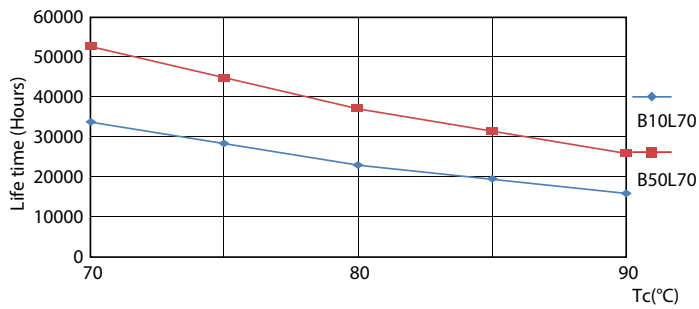

## Životnost

Life Expectancy Diagram

LEDtube MAS G3 8W 50K LumenVsTc-LMP

LEDtube MAS 1 26W 50K LifetimeVsTc-LED

LEDtube MAS 1 26W 50K FailureRate-LED