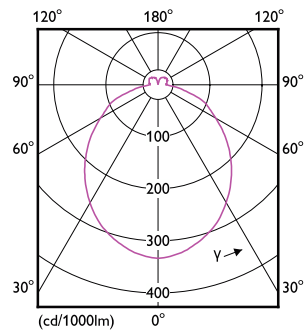

Light Distribution Diagram