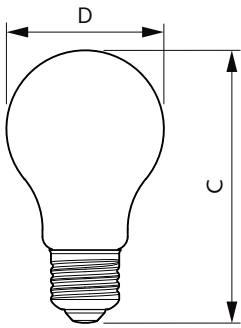

CorePro LEDBulbND 4.3-40W E27 A60827 CLG

Product	D	C
CorePro LEDBulbND 4.3-40W E27 A60827 CLG	60 mm	104 mm

Fotometrické údaje

General uniform lighting

Spectral Power Distribution Colour

LED zdroje CorePro Glass