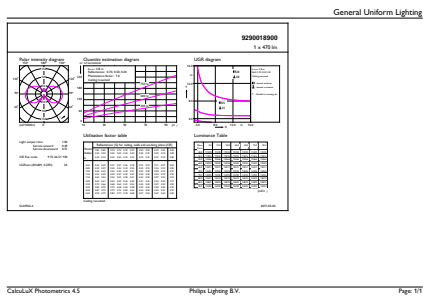

CorePro LEDBulbND 4.3-40W E27 A60827 CLG

Product	D	C
CorePro LEDBulbND 4.3-40W E27 A60827 CLG	60 mm	104 mm

Fotometrické údaje

General uniform lighting

Spectral Power Distribution Colour

LED zdroje CorePro Glass