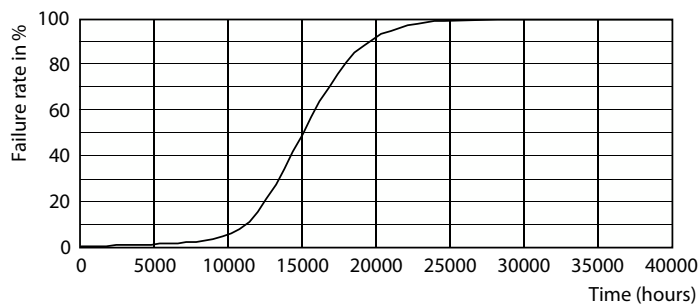

Životnost

Life Expectancy Diagram