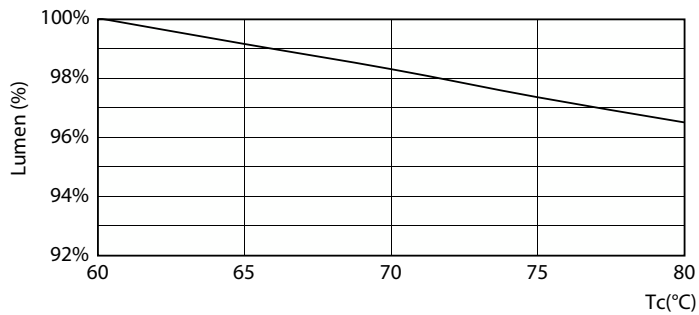

Spectral Power Distribution Colour

General uniform lighting

MASTER Value LEDtube T8

Fotometrické údaje

Light Distribution Diagram

Životnost

FailureRate

LifetimeVsTc