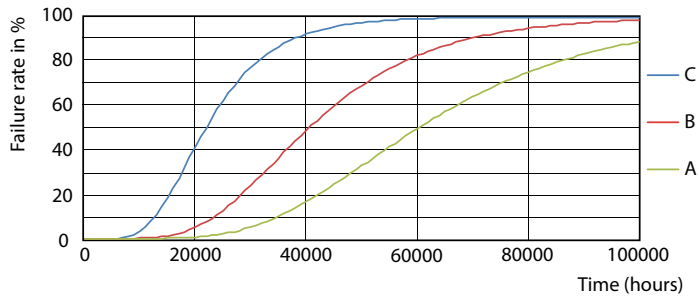

Spectral Power Distribution Colour

General uniform lighting

MASTER Value LEDtube T8

Fotometrické údaje

Light Distribution Diagram

Životnost

FailureRate

LifetimeVsTc