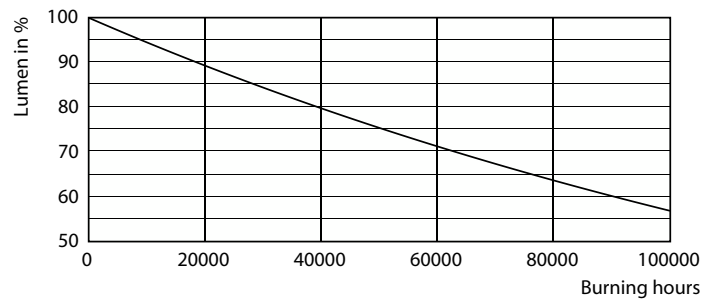

Lumen Maintenance Diagram