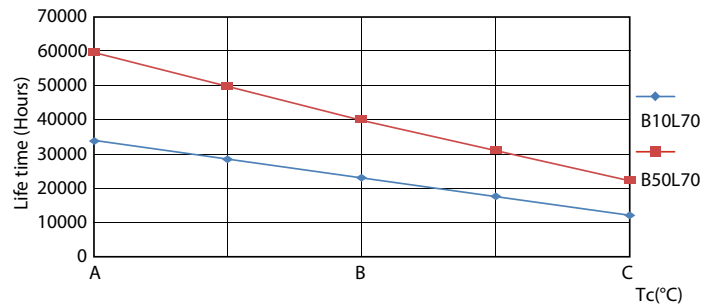

Spectral Power Distribution Colour

General uniform lighting

MASTER Value LEDtube T8

Fotometrické údaje

Light Distribution Diagram

Životnost

FailureRate

LifetimeVsTc