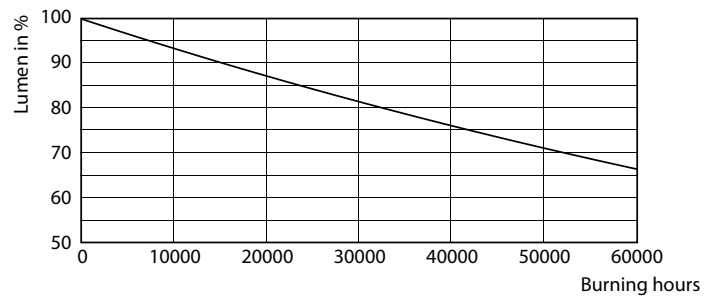

## Životnost

Life Expectancy Diagram

LEDtube 50K FailureRate-LED

LEDtube MAS 36W 50K LumenVsTc

Lumen Maintenance Diagram