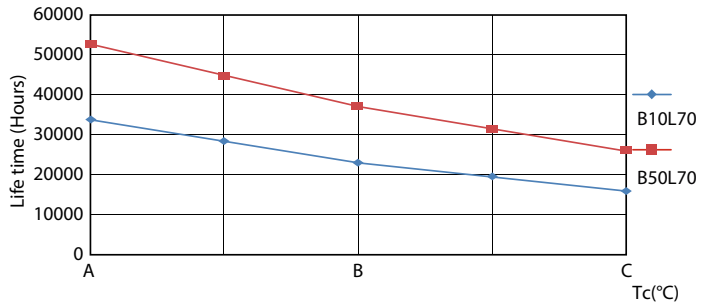

MASTER LEDtube Mains T5

Životnost

LEDtube 50K LifetimeVsTc-LED