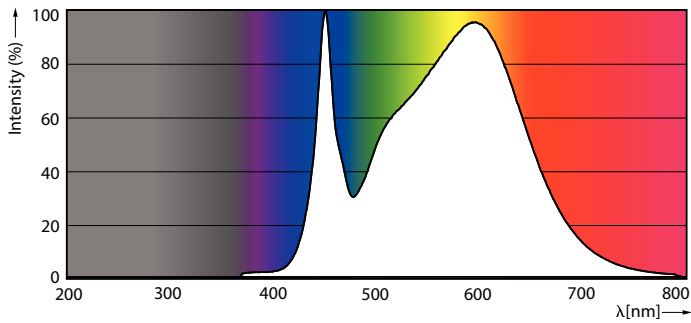

General uniform lighting

Spectral Power Distribution Colour

Životnosť

Life Expectancy Diagram

LEDtube 30K 4868 FailureRate-LED

CorePro LEDtube EM/Mains

Životnost

LEDtube 30K 4868 LifetimeVsTc-LED