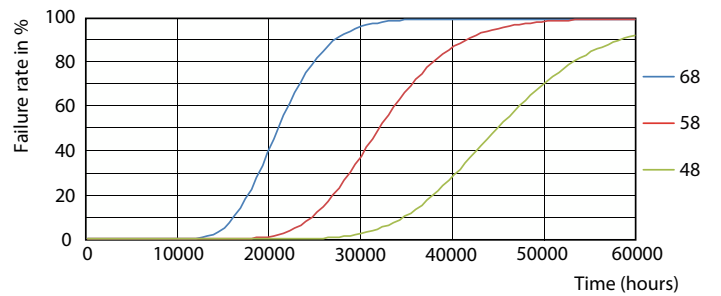

General uniform lighting

Spectral Power Distribution Colour

Životnosť

Life Expectancy Diagram

LEDtube 30K 4868 FailureRate-LED

CorePro LEDtube EM/Mains

Životnost

LEDtube 30K 4868 LifetimeVsTc-LED