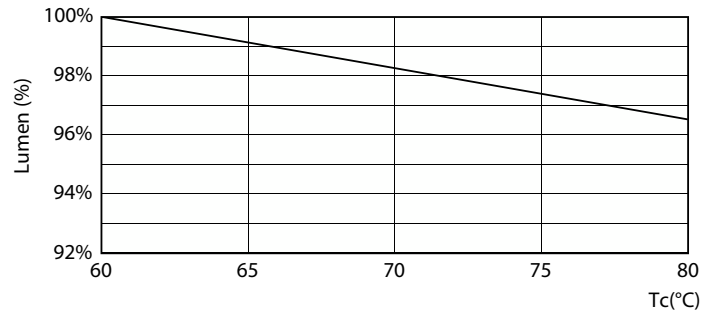

General uniform lighting

Spectral Power Distribution Colour

Životnosť

Life Expectancy Diagram

LEDtube 30K 4868 FailureRate-LED

CorePro LEDtube EM/Mains

Životnost

LEDtube 30K 4868 LifetimeVsTc-LED