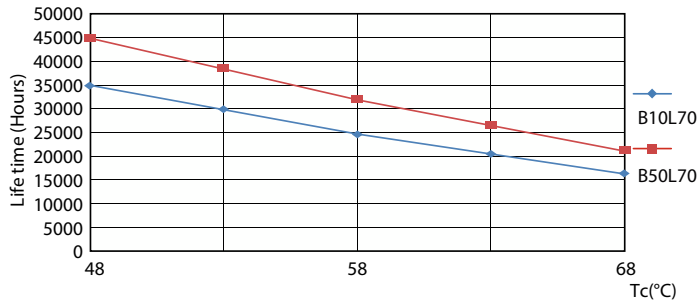

General uniform lighting

Spectral Power Distribution Colour

Životnosť

Life Expectancy Diagram

LEDtube 30K 4868 FailureRate-LED

CorePro LEDtube EM/Mains

Životnost

LEDtube 30K 4868 LifetimeVsTc-LED