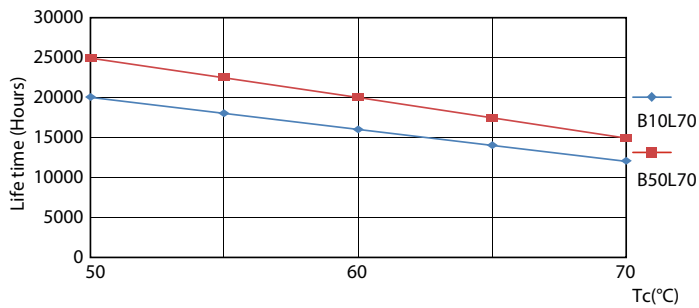

## Životnost

LEDtube ECO SLR 16W 20K FailureRate-LED

LEDtube 20K-LED

LEDtube ECO SLR 8W 20K LumenVsTc-LMP

LEDtube 20K-LMP

LEDtube ECO SLR 16W 20K LifetimeVsTc-LED