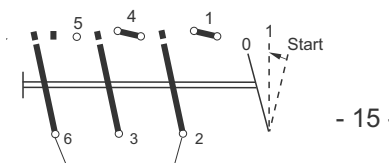

- 15 -

*Only for CS 16 ... PN, CS 25 ... PN, CS 25 ... PNG and CS 32 ... PNG.

For CS .. PNLK