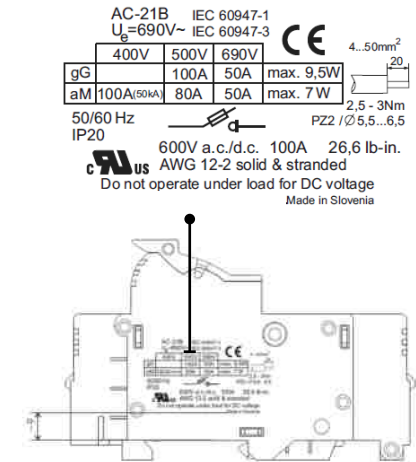

Fuse holder EFD 22 3p

LV-fuse-switch disconnecter

Dimensions [mm]

Installation