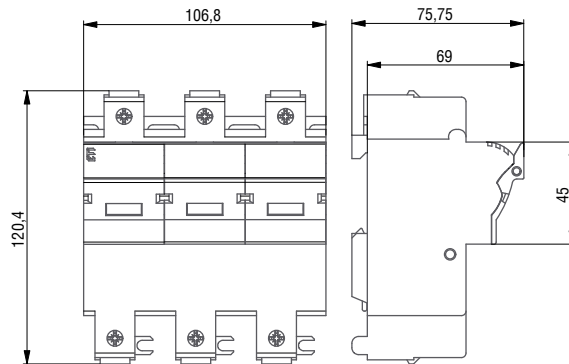

Fuse disconnecter EFD 10

INSTALLATION INSTRUCTION

LV-fuse-switch disconnecter

Dimensions [mm]

Installation

CAUTION!
Installation by electricians only!

TYPE	1p	1p+N	2p	3p	3p+N
B [mm]	17,5	35	35	52,5	70

Fuse link replace

Dimensions [mm]

Installation

CAUTION!
Installation by electricians only!

Fuse replace

Disassembly