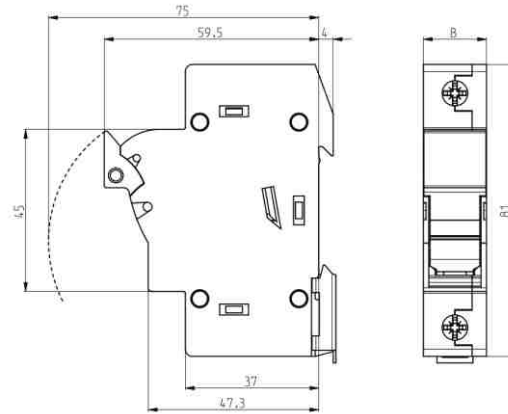

Fuse disconnecter EFD 10

INSTALLATION INSTRUCTION

LV-fuse-switch disconnecter

Dimensions [mm]

Installation

CAUTION!
Installation by electricians only!

TYPE	1p	1p+N	2p	3p	3p+N
B [mm]	17,5	35	35	52,5	70

Fuse link replace

Dimensions [mm]

Installation

CAUTION!
Installation by electricians only!

Fuse replace

Disassembly