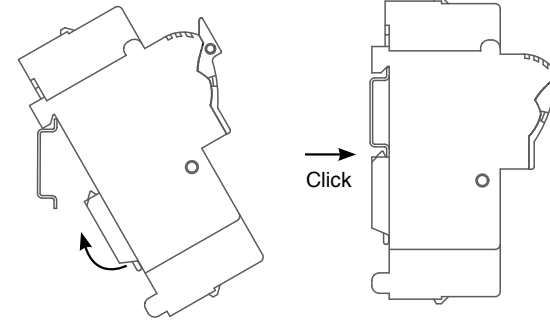

Fuse disconnecter EFD 10

INSTALLATION INSTRUCTION

LV-fuse-switch disconnecter

Dimensions [mm]

Installation

CAUTION!
Installation by electricians only!

TYPE	1p	1p+N	2p	3p	3p+N
B [mm]	17,5	35	35	52,5	70

Fuse link replace

Disassembly

OPEN

REPLACE FUSE LINK

CLOSE

PULL DOWN

ETI, d.o.o.
Obrezija 5
SI-1411 Izlake

Fuse holder EFD 22 3p

LV-fuse-switch disconnecter

Dimensions [mm]

Installation

CAUTION!
Installation by electricians only!

Fuse replace

Disassembly