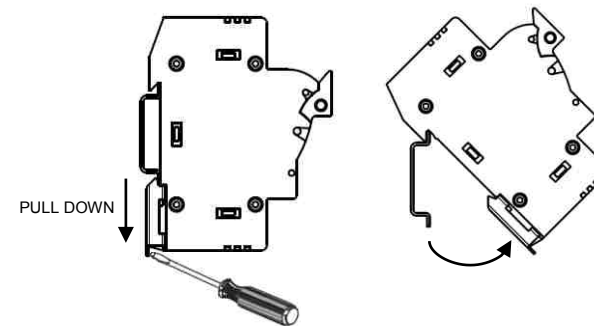

Fuse disconnecter EFD 10

INSTALLATION INSTRUCTION

LV-fuse-switch disconnecter

Dimensions [mm]

Installation

CAUTION!
Installation by electricians only!

TYPE	1p	1p+N	2p	3p	3p+N
B [mm]	17,5	35	35	52,5	70

Fuse link replace

Disassembly

OPEN

REPLACE FUSE LINK

CLOSE

PULL DOWN

ETI, d.o.o.
Obrezija 5
SI-1411 Izlake

Fuse holder EFD 22 3p

LV-fuse-switch disconnecter

Dimensions [mm]

Installation

CAUTION!
Installation by electricians only!

Fuse replace

Disassembly