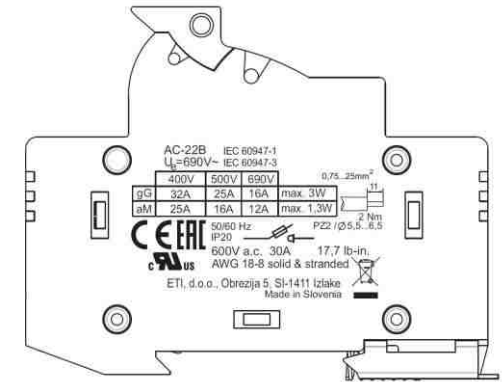

Fuse disconnecter EFD 10

INSTALLATION INSTRUCTION

LV-fuse-switch disconnecter

Dimensions [mm]

Installation

CAUTION!
Installation by electricians only!

TYPE	1p	1p+N	2p	3p	3p+N
B [mm]	17,5	35	35	52,5	70

Fuse link replace

Disassembly

OPEN

REPLACE FUSE LINK

CLOSE

PULL DOWN

ETI, d.o.o.
Obrezija 5
SI-1411 Izlake

Fuse holder EFD 22 3p

LV-fuse-switch disconnecter