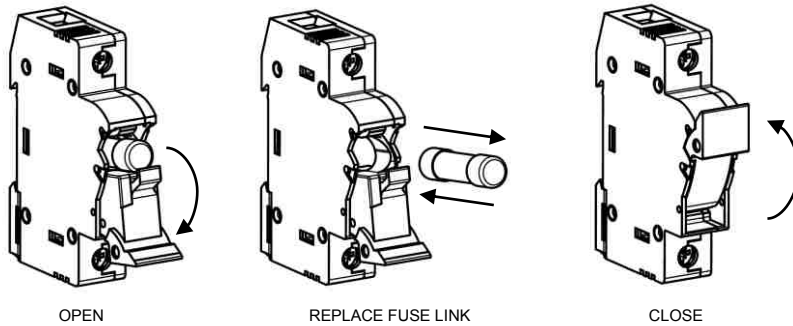

Fuse disconnecter EFD 10

INSTALLATION INSTRUCTION

LV-fuse-switch disconnecter

Dimensions [mm]

Installation

CAUTION!
Installation by electricians only!

TYPE	1p	1p+N	2p	3p	3p+N
B [mm]	17,5	35	35	52,5	70

Fuse link replace

Disassembly

OPEN

REPLACE FUSE LINK

CLOSE

PULL DOWN

ETI, d.o.o.
Obrezija 5
SI-1411 Izlake

Fuse holder EFD 22 3p

LV-fuse-switch disconnecter

Dimensions [mm]

Installation

CAUTION!
Installation by electricians only!

Fuse replace

Disassembly