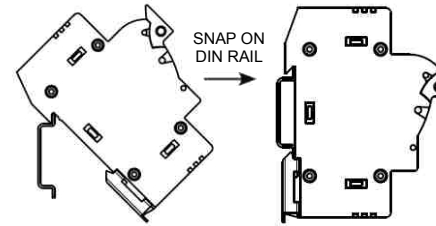

Fuse disconnecter EFD 10

INSTALLATION INSTRUCTION

LV-fuse-switch disconnecter

Dimensions [mm]

Installation

CAUTION!
Installation by electricians only!

TYPE	1p	1p+N	2p	3p	3p+N
B [mm]	17,5	35	35	52,5	70

Fuse link replace

Disassembly

OPEN

REPLACE FUSE LINK

CLOSE

PULL DOWN

ETI, d.o.o.
Obrezija 5
SI-1411 Izlake

Fuse holder EFD 22 3p

LV-fuse-switch disconnecter