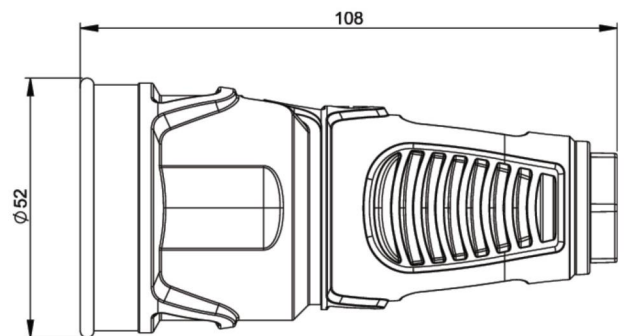

PCE data sheet

article#	2410-sbw
article description	Taurus2 rubber safety connector fb bulge IP20 (black/blue)
description long	Safety connector series Taurus2 - rubber color (housing/ring): black/blue, with sealing bulge material (housing/contact carrier): TPE/PA6 earthing system: French/Belgian 16A / 250V AC / 3p (2P+E), protection rating: IP20
GTIN (EAN)	9003399479342
country of origin	AT
customs number	85366990
packaging quantity	20
minimum order quantity	200

ETIM 7.0	EC001327
Model	Earthing pin
Material	Rubber
Material quality	Thermoplastic
For heavy conditions (in accordance with VDE)	True
Degree of protection (IP)	IP20
Angle of plug	Straight
Connection system	Screwed terminal
Colour	Black
Number of poles	3
Nominal voltage	250 V
Nominal current	16 A

K (cable Ø)	6-13 mm
wire flexible	1-2,5 mm ²
contact screws	80 Ncm
strain relief	110 Ncm
dismantling length	30 mm
stripping length	7 mm

www.manufacturer-safety.info