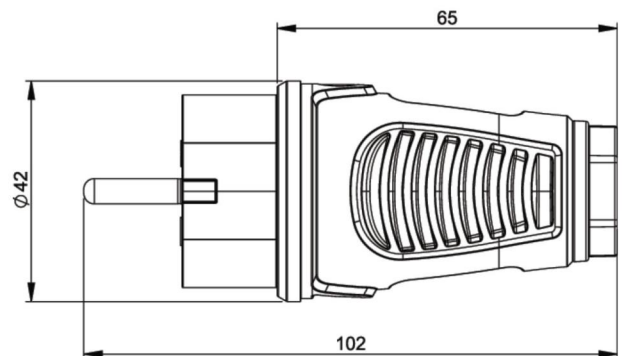

PCE data sheet

article#	0522-sr
article description	Taurus2 solid rubber plug 2SL IP54 (black/red)
description long	Safety plug series Taurus2 - solid rubber color (housing/ring): black/red material (housing/contact carrier): TPE/TPE earthing system: dual earthing system 16A / 250V AC / 3p (2P+E), protection rating: IP54
GTIN (EAN)	9003399465246
country of origin	AT
customs number	85366990
net weight	0.072 kg
packaging quantity	30
minimum order quantity	30

ETIM 8.0	EC000242
Model	Protective contact (SCHUKO)
Material	Full rubber
Material quality	Thermoplastic
For heavy conditions (in accordance with VDE)	True
Degree of protection (IP)	IP54
Angle of plug	Straight
Connection system	Screwed terminal
Colour	Black
Number of poles	3
Nominal voltage	250 V
Nominal current	16 A
Protective earth pin round	True

K (cable Ø)	6-13 mm
wire flexible	0,75-2,5 mm ²
contact screws	80 Ncm
strain relief	110 Ncm
dismantling length	30 mm
stripping length	7 mm

<https://www.pcelectric.at/shop/en/?func=detail&artnr=0522-sr>