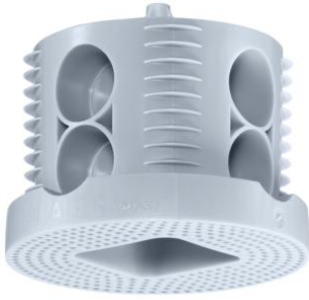

## Universal ceiling and wall exit

### Lamp box, outlet 35x35 mm

- Not suitable for supporting a suspended load according to EN 60670-21

<b>Order number:</b>	<b>9955</b>
EAN:	7611614061856
Depth	69 mm
Break-out openings Ø 20 mm	8
Outer diameter	85 mm
Dispatch	50

Universal ceiling and wall exit with KSK technology for especially quick and safe installation. The universal Ø 85 mm screw-on surface permits the clean installation of luminaires, smoke detectors etc. without the need for drilling.

- Open the conduit entry with a hammer blow
- Combination entry for two conduit sizes
- Thanks to the integrated conduit stopper, it is not necessary to shorten the conduit inside.
- Clean installation of accessories on the universal screw-on surface without the need for drilling or using dowels