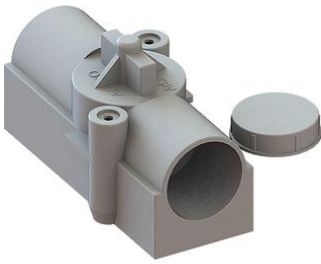

Universal ceiling and wall exit

Lamp box, outlet Ø 30 mm

- Not suitable for supporting a suspended load according to EN 60670-21

Order number:	9951
EAN:	7611614025902
Length	90 mm
Width	45 mm
Depth	50 mm
Ceiling exit (CE) Ø	30 mm
Combination conduit entries M20/25	2
Dispatch	50

Universal ceiling and wall exit with KSK technology for especially quick and safe installation. The universal Ø 85 mm screw-on surface permits the clean installation of luminaires, smoke detectors etc. without the need for drilling.

- Open the conduit entry with a hammer blow
- Combination entry for two conduit sizes
- Thanks to the integrated conduit stopper, it is not necessary to shorten the conduit inside.
- Clean installation of accessories on the universal screw-on surface without the need for drilling or using dowels