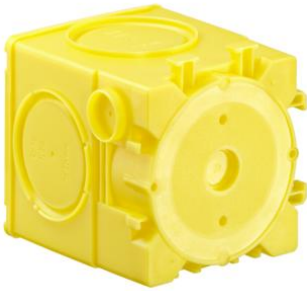

## B2 system

## One-gang junction box with plaster skin

- 4 screw domes, distance 60 mm
- can be attached to formwork using special adhesive, adhesive foil, magnet or hot glue

<b>Order number:</b>	<b>1264-60</b>
EAN:	4013456480766
Depth	83,5 mm
Diameter	60 mm
Markings for cables and DIN EN conduits to Ø 16 mm	2
Markings for cables and DIN EN conduits to Ø 32/40 mm	4
Dispatch	100

B2 system for installation in horizontal prefabrication. All installation requirements can be met with a few components. The one-gang boxes are adhesive and the accessories provide a practice-oriented product range.

- Extremely time-saving
- One-piece unit
- Available with or without plaster skin
- Available prefabricated with special adhesive – no glue residues when removing from formwork
- Easy-clip stacking of combinations or opposing boxes