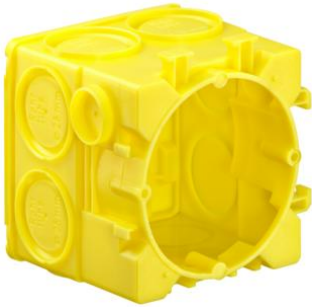

B2 system

One-gang junction box without plaster skin

- 4 screw domes, distance 60 mm
- Attachment to formwork by means of a magnet (1261-80)

Order number:	1263-61
EAN:	4013456142718
Depth	68,5 mm
Diameter	60 mm
Markings for cables and DIN EN conduits to Ø 16 mm	4
Markings for cables and DIN EN conduits up to Ø 25 mm	8
Dispatch	100

B2 system for installation in horizontal prefabrication. All installation requirements can be met with a few components. The one-gang boxes are adhesive and the accessories provide a practice-oriented product range.

- Extremely time-saving
- One-piece unit
- Available with or without plaster skin
- Available prefabricated with special adhesive – no glue residues when removing from formwork
- Easy-clip stacking of combinations or opposing boxes