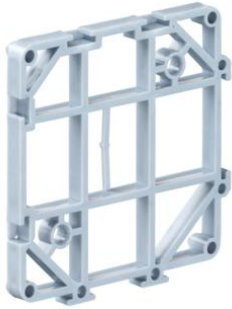

B2 system

Distance piece 142

- for connecting to all one-gang junction boxes at 142 mm centre distance
- for separate covering, e.g. low-voltage in combinations with sockets with protection against accidental contact.
- also for overhead boxes
- with push-stud connector for extension elements

Order number:	1261-18
EAN:	4013456480124
Dispatch	50

B2 system for installation in horizontal prefabrication. All installation requirements can be met with a few components. The one-gang boxes are adhesive and the accessories provide a practice-oriented product range.

- Extremely time-saving
- One-piece unit
- Available with or without plaster skin
- Available prefabricated with special adhesive – no glue residues when removing from formwork
- Easy-clip stacking of combinations or opposing boxes