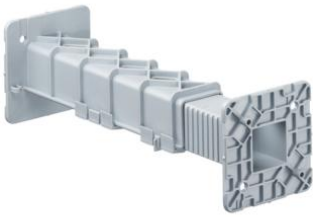

Universal extension element from 105 mm

Universal extension element 175 to 300 mm

- for fitting of overhead one-gang junction boxes at greater heights
- height adjustable in increments of 5 mm

Order number:	1261-09
EAN:	4013456254213
Length (+ box installation height)	175 - 300 mm
can be attached to one-gang junction boxes or abutment using push-stud conduit connector	Yes
Dispatch	50

Universal extension element for bridging wall thicknesses of more than 105 mm and supporting one-gang boxes during installation on the opposing formwork. Thanks to the various sizes, heights of 105 mm up to 300 mm (plus box dimensions) can be bridged in increments of 5 mm.

- For installation of overhead one-gang junction boxes
- Height adjustable in increments of 5 mm
- Can be attached to one-gang junction boxes using push-button connection