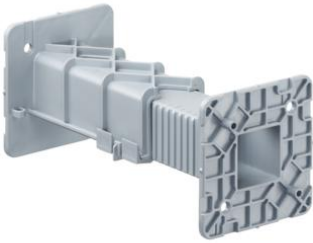

Universal extension element from 105 mm

Universal extension element 105 to 170 mm

- for fitting of overhead one-gang junction boxes at greater heights
- height adjustable in increments of 5 mm

Order number:	1261-08
EAN:	4013456254114
Length (+ box installation height)	105 - 170 mm
can be attached to one-gang junction boxes or abutment using push-stud conduit connector	Yes
Dispatch	50

Universal extension element for bridging wall thicknesses of more than 105 mm and supporting one-gang boxes during installation on the opposing formwork. Thanks to the various sizes, heights of 105 mm up to 300 mm (plus box dimensions) can be bridged in increments of 5 mm.

- For installation of overhead one-gang junction boxes
- Height adjustable in increments of 5 mm
- Can be attached to one-gang junction boxes using push-button connection