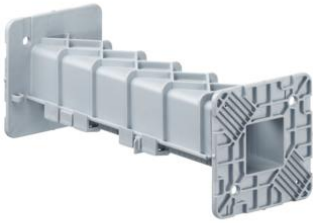

Universal extension element from 105 mm

Universal extension element 175 to 300 mm

- for fitting of overhead one-gang junction boxes at greater heights
- height adjustable in increments of 5 mm

| | |
|---|----------------|
| Order number: | 1261-07 |
| EAN: | 4013456254015 |
| Length (+ box installation height) | 175 - 300 mm |
| attached using hot glue on formwork table | Yes |
| Dispatch | 50 |

Universal extension element for bridging wall thicknesses of more than 105 mm and supporting one-gang boxes during installation on the opposing formwork. Thanks to the various sizes, heights of 105 mm up to 300 mm (plus box dimensions) can be bridged in increments of 5 mm.

- For installation of overhead one-gang junction boxes
- Height adjustable in increments of 5 mm
- Can be attached to one-gang junction boxes using push-button connection