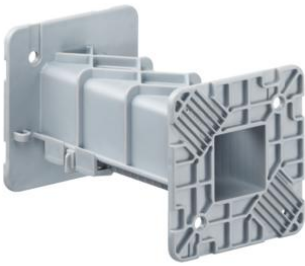

Universal extension element from 105 mm

Universal extension element 105 to 170 mm

- for fitting of overhead one-gang junction boxes at greater heights
- height adjustable in increments of 5 mm

Order number:	1261-06
EAN:	4013456253988
Length (+ box installation height)	105 - 170 mm
attached using hot glue on formwork table	Yes
Dispatch	50

Universal extension element for bridging wall thicknesses of more than 105 mm and supporting one-gang boxes during installation on the opposing formwork. Thanks to the various sizes, heights of 105 mm up to 300 mm (plus box dimensions) can be bridged in increments of 5 mm.

- For installation of overhead one-gang junction boxes
- Height adjustable in increments of 5 mm
- Can be attached to one-gang junction boxes using push-button connection