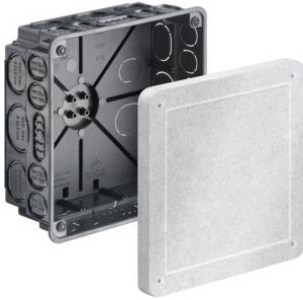

Universal installation housings

Universal installation housing with mineral fibreboard

- two-part, consisting of a housing and a mineral fibreboard cover
- all-round groove indicates the maximum opening size

Order number:	1096-22
EAN:	4013456532212
Length	159 mm
Width	159 mm
Depth	90 mm
Conduit entries M20	20
Conduit entries M25	10
M32 conduit entries	4
Universal opening size up to max.	129 x 129 mm
For devices with an installation depth of max.	75 mm
Dispatch	10

Universal installation housings for a wide range of device installations always ensure optimum installation space for all kinds of devices. The intelligent housing design of all six housings ensures stability and secure hold in the wall.

- For displays, LED lights and much more
- For installing almost all shapes and sizes
- Mineral fibreboard allows individual installation opening