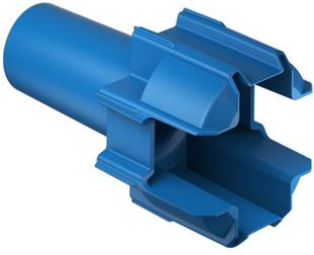

Tools for insulated exterior facades

Setting tool ECON® Iso + / ECON® Styro55

· for fast and secure attaching of the ECON® Iso + and ECON® Styro55 one-gang junction box

Order number:	1090-22
EAN:	4013456549319
Packaging inner/dispatch	10/100