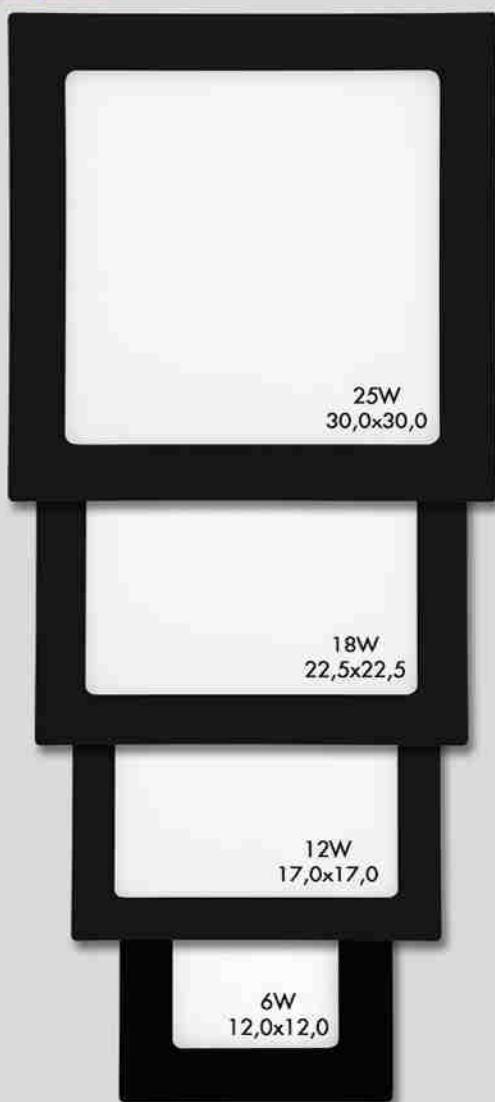

LED / ZÁŘIVKOVÁ SVÍTIDLA

LED / ŽIARIVKOVÉ SVIETIDLÁ

NOVINKA

LED

RAFA

6W **490lm**

10,5x10,5

LED-WSQ-CCT/6W/CR

12W **960lm**

15,5x15,5

LED-WSQ-CCT/12W/CR

18W **1550lm**

20,5x20,5

LED-WSQ-CCT/18W/CR

25W **2260lm**

28,0x28,0

LED-WSQ-CCT/25W/CR

LED-WSQ-CCT/6W/CR

8 590849 531930

LED-WSQ-CCT/12W/CR

8 590849 531954

LED-WSQ-CCT/18W/CR

8 590849 531978

LED-WSQ-CCT/25W/CR