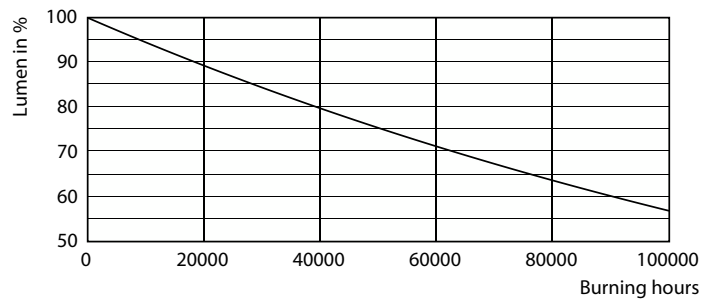

Lumen Maintenance Diagram