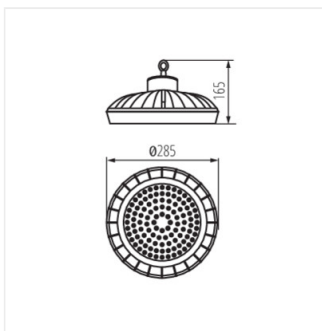

HB PRO LED HI 100W-NW

HB PRO LED HI 150W-NW

HB PRO LED HI 200W-NW

HB PRO LED HI 100W-NW

HB PRO LED HI 150W-NW

HB PRO LED HI 200W-NW

PŘÍSLUŠENSTVÍ:

33193 HBPH LENS 120D 100W 120-degree lens for the HB PRO HI 100W, HBPH LENS 120D 100W light fittings (33193)