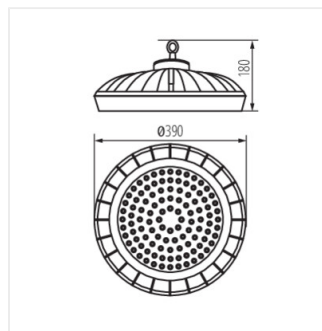

HB PRO LED HI 100W-NW

HB PRO LED HI 150W-NW

HB PRO LED HI 200W-NW

HB PRO LED HI 100W-NW

HB PRO LED HI 150W-NW

HB PRO LED HI 200W-NW

PŘÍSLUŠENSTVÍ:

33193 HBPH LENS 120D 100W 120-degree lens for the HB PRO HI 100W, HBPH LENS 120D 100W light fittings (33193)