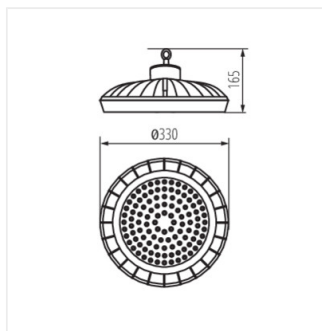

HB PRO LED HI 100W-NW

HB PRO LED HI 150W-NW

HB PRO LED HI 200W-NW

HB PRO LED HI 100W-NW

HB PRO LED HI 150W-NW

HB PRO LED HI 200W-NW

PŘÍSLUŠENSTVÍ:

33193 HBPH LENS 120D 100W 120-degree lens for the HB PRO HI 100W, HBPH LENS 120D 100W light fittings (33193)