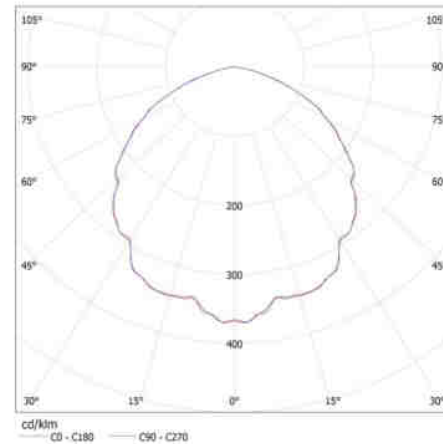

KANLUX S.A. (kat 27157+33195+33198) HB PRO LED HI 200W-NW + LENS120D + GRID / LDC (Polar)

Luminaires: KANLUX S.A. (kat 27157+33195+33198) HB PRO LED HI 200W-NW + LENS120D + GRID
Lamp: 1 x HB PRO LED HI 200W-NW

PŘÍSLUŠENSTVÍ:

33193 HBPH LENS 120D 100W 120-degree lens for the HB PRO HI 100W, HBPH LENS 120D 100W light fittings (33193)

33194 HBPH LENS 120D 150W 120-degree lens for the HB PRO HI 150W, HBPH LENS 120D 150W light fittings (33194)

33195 HBPH LENS 120D 200W 120-degree lens for the HB PRO HI 200W, HBPH LENS 120D 200W light fittings (33195)

33190 HBPH LENS 50D 100W 50-degree lens for the HB PRO HI 100W, HBPH LENS 50D 100W light fittings (33190)