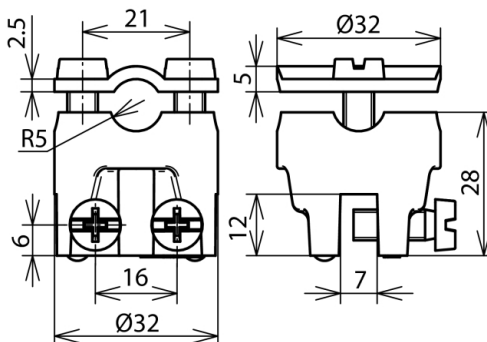

**FK ZS 7.10 KBF0.7 6 RG (365 007)**

Figure without obligation

Type	FK ZS 7.10 KBF0.7 6 RG
Part No.	365 007
Clamping range of seam	0.7-6 mm
Material of clamp	Gunmetal
Clamping range Rd	7-10 mm
Screw	M6 x 16 mm
Material of screw / nut	StSt
Lightning current carrying capability (10/350 µs)	100 kA <sup>*)</sup>
Standard	EN 62561-1
Weight	131 g
Customs tariff number (Comb. Nomenclature EU)	85389099
GTIN	4013364024748
PU	50 pc(s)

\*) For exact assignment see test certificate.

We reserve the right to introduce changes in performance, configuration and technology, dimensions, weights and materials in the course of technical progress. The figures are shown without obligation.