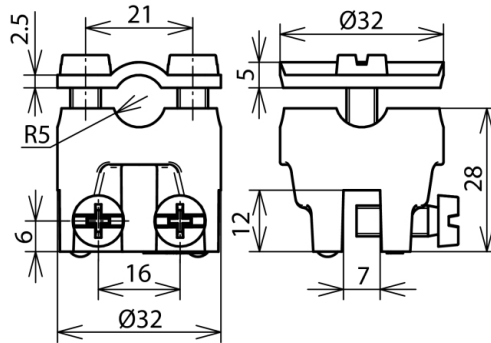

FK ZS 7.10 KBF0.7 6 ZG (365 000)

Figure without obligation

Arrangement:

Type	FK ZS 7.10 KBF0.7 6 ZG
Part No.	365 000
Clamping range of seam	0.7-6 mm
Material of clamp	ZDC
Clamping range Rd	7-10 mm
Screw	M6 x 16 mm
Material of screw / nut	StSt
Lightning current carrying capability (10/350 µs)	^{*)}
Standard	EN 62561-1
Weight	109 g
Customs tariff number (Comb. Nomenclature EU)	85389099
GTIN	4013364024731
PU	50 pc(s)

*) For exact assignment see test certificate.

We reserve the right to introduce changes in performance, configuration and technology, dimensions, weights and materials in the course of technical progress. The figures are shown without obligation.