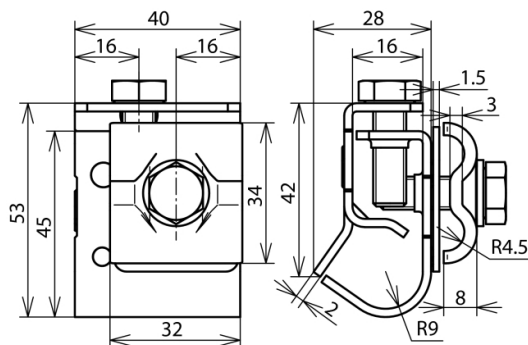

ZMDRK DUL 8.10 W16.22 CU STTZN (339 157)

Figure without obligation

Arrangement:

Type	ZMDRK DUL 8.10 W16.22 CU STTZN
Part No.	339 157
Clamping range bead	16-22 mm
Material of gutter clamp	Cu / St/tZn
Clamping range Rd	8-10 mm
Screw	⚙ M8 x 25 mm
Material of screw	StSt
Lightning current carrying capability (10/350 μs)	50 kA ^{*)}
Standard	EN 62561-1
Weight	142 g
Customs tariff number (Comb. Nomenclature EU)	85389099
GTIN	4013364096325
PU	25 pc(s)