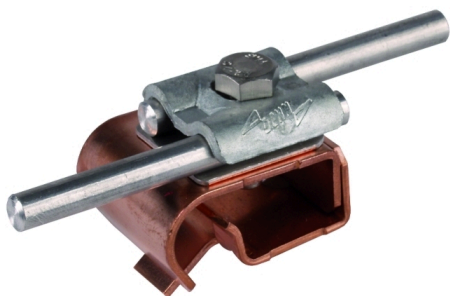

ZMDRK DUL 8.10 W16.22 CU STTZN (339 157)

Figure without obligation

Arrangement:

Type	ZMDRK DUL 8.10 W16.22 CU STTZN
Part No.	339 157
Clamping range bead	16-22 mm
Material of gutter clamp	Cu / St/tZn
Clamping range Rd	8-10 mm
Screw	⚙ M8 x 25 mm
Material of screw	StSt
Lightning current carrying capability (10/350 μs)	50 kA ^{*)}
Standard	EN 62561-1
Weight	142 g
Customs tariff number (Comb. Nomenclature EU)	85389099
GTIN	4013364096325
PU	25 pc(s)