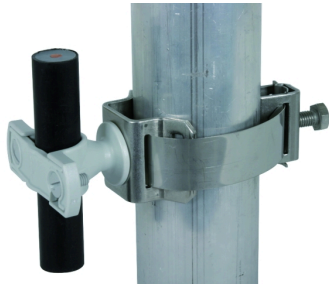

Accessories for HVI Conductor and HVI long Conductor

Accessories

LH ZS 23 SB50.300 PA V2A (275 333)

Type	LH ZS 23 SB50.300 PA V2A
Part No.	275 333
Material of conductor holder	PA
Conductor support Rd	23mm
Tensioning range Ø pipe	50-300mm
Screw	 M6 x 16mm
Material of screw	StSt
Standard	DIN IEC/TS 62561-8 (VDE V 0185-561-8)
Weight	219.9 g
Customs tariff number (Comb. Nomenclature VAE)	85389099
GTIN	4013364105072
PU	1 Stk