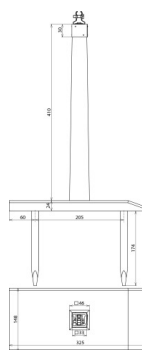

**DLS 6.10 134X300X598 EHI (240 000)**

Figure without obligation

Type	DLS 6.10 134X300X598 EHI
Part No.	240 000
Material	oak (impregnated)
Dimensions (l x w x h)	134 x 300 x 598 mm
Support Rd	6-10 mm
Material of conductor holder	StSt
Type of conductor holder	conductor holder with claw
Weight	1,5 kg
Customs tariff number (Comb. Nomenclature EU)	44219999
GTIN	4013364022614
PU	1 pc(s)

We reserve the right to introduce changes in performance, configuration and technology, dimensions, weights and materials in the course of technical progress. The figures are shown without obligation.