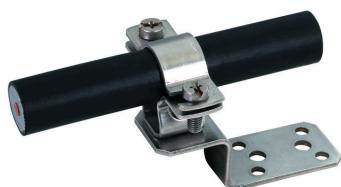

DLH AL ZS 20 23 V2A (202 853)

Roof conductor holder with slotted saddle clamp for HVI light Conductors, HVI Conductors and Z-shaped connection lug for riveting or screwing to metal roofs.

Type	DLH AL ZS 20 23 V2A
Part No.	202 853
Material of roof conductor holder	StSt
Material of conductor holder	StSt
Fixing	[4x] Ø5.2 / [2x] Ø6.5mm
Material thickness	2.5mm
Conductor support Rd	20 / 23mm
Conductor routing	fixed
Screw	↑ M8 x 25mm
Standard	DIN IEC/TS 62561-8 (VDE V 0185-561-8)
Weight	109 g
Customs tariff number (Comb. Nomenclature VAE)	85389099
GTIN	4013364354166
PU	25 Stk