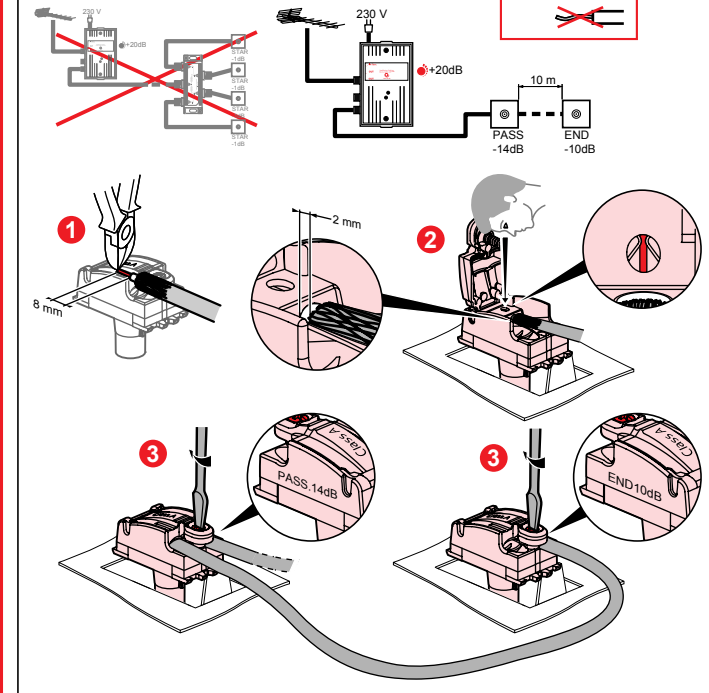

Z	Control	Return Path	Channel 1	Channel FM	Channel VHF	Channel UHF	Channel SAT (IF)
75 Ω	500 mA	4 - 30 MHz	47 - 68 MHz	87,5 - 108 MHz	120 - 470 MHz	470 - 862 MHz	950 - 2150 MHz