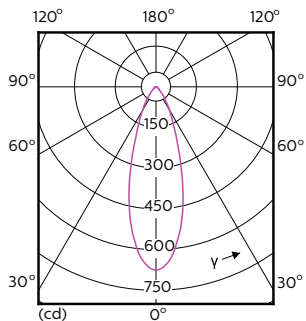

MASTER LEDspot ExpertColor MV

Fotometrické údaje

MASTER LEDspot ExpertColor MV 35W GU10 930 36D