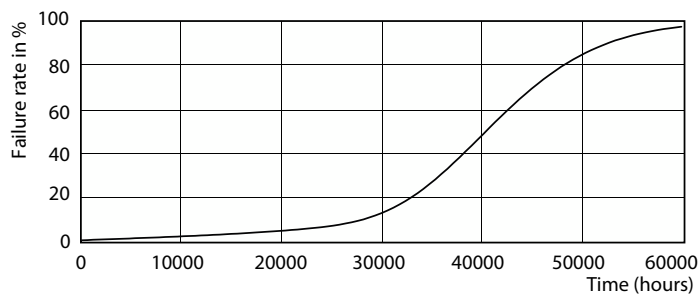

Životnost

40K LED