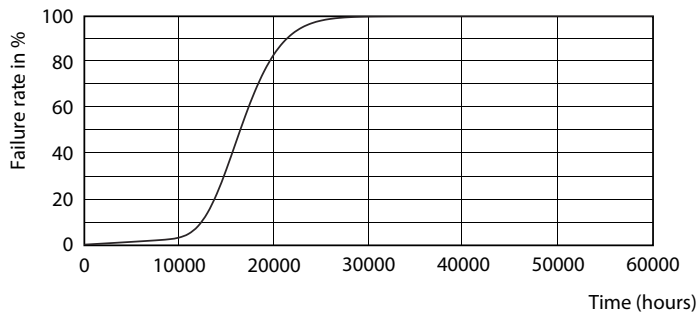

Životnost

LEDbulb 100W E27 840 FR A60