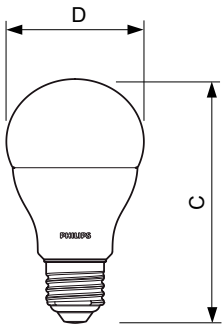

CorePro LEDbulb ND 13-100W A60 E27 830

Product	D	C
CorePro LEDbulb ND 13-100W A60 E27 830	60 mm	110 mm

Fotometrické údaje

CorePro LEDbulb ND 13-100W A60 830

CorePro LEDbulb ND 13-100W A60 830

CorePro LEDbulb