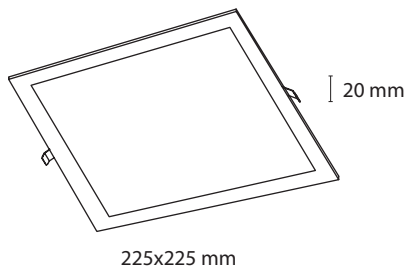

## DISC SQUARE

## MEASURES

## GENERAL DETAILS

REFERENCE:	K50212
INSTALLATION:	Recessed with frame
EXTERNAL FINISH:	White · Grey
MATERIAL:	Aluminium
IP DEGREE:	IP30
FORM:	Square
LIGHT DIRECTION:	Fixed
OPTIC COVER:	Opal
UTILIZATION:	Indoor
WARRANTY:	3 years

## GENERAL DIMENSIONS

HEIGHT:	20 mm
MINIMUM DISTANCE TO ILLUMINATED OBJECT :	0.5 m
CUT OUT:	200x200 mm
MINIMUM HEIGHT OF FALSE CEILING :	45 mm