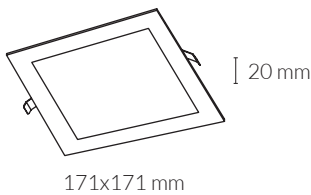

# DISC SQUARE

## MEASURES

## GENERAL DETAILS

REFERENCE:	K50211
INSTALLATION:	Recessed with frame
EXTERNAL FINISH:	White · Grey
MATERIAL:	Aluminium
IP DEGREE:	IP30
FORM:	Square
LIGHT DIRECTION:	Fixed
OPTIC COVER:	Opal
UTILIZATION:	Indoor
WARRANTY:	3 years

## GENERAL DIMENSIONS

HEIGHT:	20 mm
MINIMUM DISTANCE TO ILLUMINATED OBJECT:	0.5 m
CUT OUT:	150x150 mm
MINIMUM HEIGHT OF FALSE CEILING:	45 mm