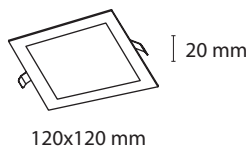

## DISC SQUARE

## MEASURES

## GENERAL DETAILS

REFERENCE:	K50210
INSTALLATION:	Recessed with frame
EXTERNAL FINISH:	White · Grey
MATERIAL:	Aluminium
IP DEGREE:	IP30
FORM:	Square
LIGHT DIRECTION:	Fixed
OPTIC COVER:	Opal
UTILIZATION:	Indoor
WARRANTY:	3 years

## GENERAL DIMENSIONS

HEIGHT:	20 mm
MINIMUM DISTANCE TO ILLUMINATED OBJECT :	0.5 m
CUT OUT:	100x100 mm
MINIMUM HEIGHT OF FALSE CEILING :	45 mm