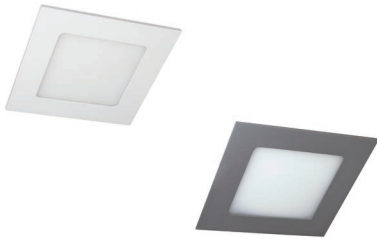

## DISC SQUARE

## MEASURES

## GENERAL DETAILS

REFERENCE:	K50210
INSTALLATION:	Recessed with frame
EXTERNAL FINISH:	White · Grey
MATERIAL:	Aluminium
IP DEGREE:	IP30
FORM:	Square
LIGHT DIRECTION:	Fixed
OPTIC COVER:	Opal
UTILIZATION:	Indoor
WARRANTY:	3 years

## GENERAL DIMENSIONS

HEIGHT:	20 mm
MINIMUM DISTANCE TO ILLUMINATED OBJECT :	0.5 m
CUT OUT:	100x100 mm
MINIMUM HEIGHT OF FALSE CEILING :	45 mm