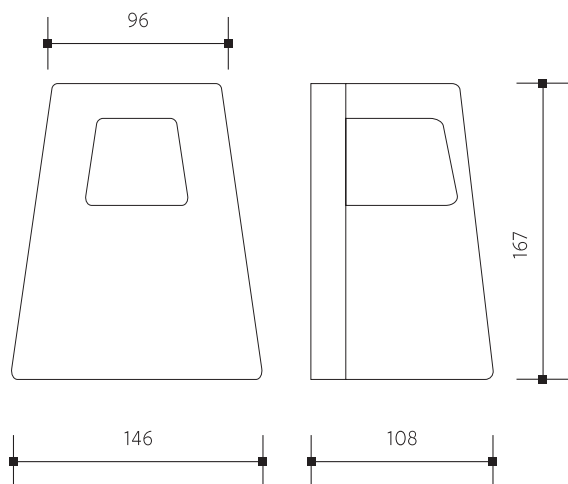

Instalace | Inštalácia | Installation | Installierung

Technické údaje se mohou změnit bez předchozího upozornění.
Technické údaje sa môžu zmeniť bez predchádzajúceho upozornenia.

Všechna práva vyhrazena.
Všetky práva vyhradené.

Technical data can be changed without previous notice.
Technische Daten können sich ohne vorheriges Hinweits verändern.