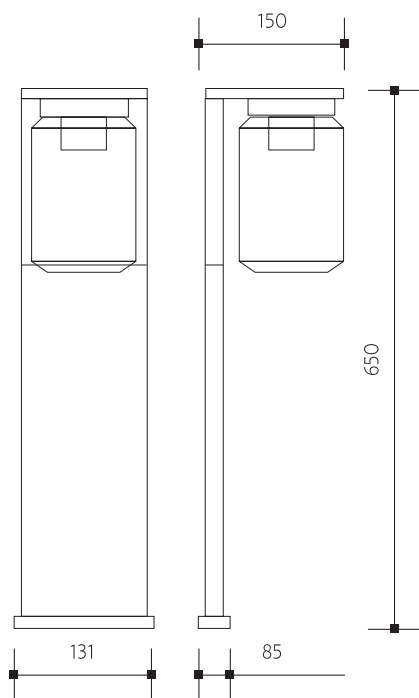

Instalace | Inštalácia | Installation | Installierung

Technické údaje se mohou změnit bez předchozího upozornění.
Technické údaje sa môžu zmeniť bez predchádzajúceho upozornenia.

Všechna práva vyhrazena.
Všetky práva vyhradené.