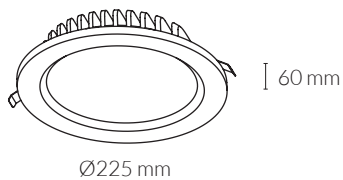

## GENERAL DETAILS

|                  |                     |
|------------------|---------------------|
| REFERENCE:       | K53302              |
| INSTALLATION:    | Recessed with frame |
| EXTERNAL FINISH: | White - Black       |
| MATERIAL:        | Aluminium           |
| IP DEGREE:       | IP44                |
| FORM:            | Round               |
| LIGHT DIRECTION: | Fixed               |
| OPTIC COVER:     | Opal                |
| UTILIZATION:     | Indoor              |
| WARRANTY:        | 3 years             |

## MEASURES

## GENERAL DIMENSIONS

|   |         |
|---|---------|
| HEIGHT:                                 | 60 mm   |
| MINIMUM DISTANCE TO ILLUMINATED OBJECT: | 0.5 m   |
| CUT OUT:                                | Ø190 mm |
| MINIMUM HEIGHT OF FALSE CEILING:        | 85 mm   |