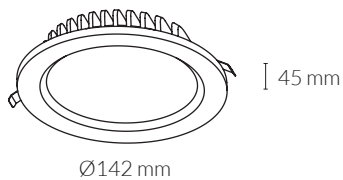

LACUS

GENERAL DETAILS

REFERENCE:	K53301
INSTALLATION:	Recessed with frame
EXTERNAL FINISH:	White - Black
MATERIAL:	Aluminium
IP DEGREE:	IP44
FORM:	Round
LIGHT DIRECTION:	Fixed
OPTIC COVER:	Opal
UTILIZATION:	Indoor
WARRANTY:	3 years

MEASURES

GENERAL DIMENSIONS

HEIGHT:	45 mm
MINIMUM DISTANCE TO ILLUMINATED OBJECT:	0.5 m
CUT OUT:	Ø120 mm
MINIMUM HEIGHT OF FALSE CEILING:	70 mm

ELECTRICAL DETAILS

LAMP:	LED
PROTECTION CLASS:	□
WATTS:	15 W
LIGHT EFFICIENCY:	100 lm/W
ENERGETIC EFFICIENCY:	A+
DRIVER:	Included
mA:	350 mA
VOLTAGE:	230V
LIFE TIME:	35.000 h
CRI:	≥ 85