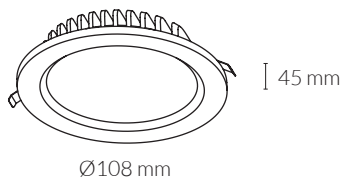

### GENERAL DETAILS

REFERENCE:	K53300
INSTALLATION:	Recessed with frame
EXTERNAL FINISH:	White - Black
MATERIAL:	Aluminium
IP DEGREE:	IP44
FORM:	Round
LIGHT DIRECTION:	Fixed
OPTIC COVER:	Opal
UTILIZATION:	Indoor
WARRANTY:	3 years

### MEASURES

### GENERAL DIMENSIONS

HEIGHT:	45 mm
MINIMUM DISTANCE TO ILLUMINATED OBJECT:	0.5 m
CUT OUT:	Ø90 mm
MINIMUM HEIGHT OF FALSE CEILING:	70 mm