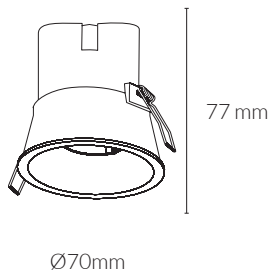

NOON

GENERAL DETAILS

REFERENCE:	K50800
INSTALLATION:	Recessed with frame
EXTERNAL FINISH:	White
INTERNAL FINISH:	White - Gold
MATERIAL:	Aluminium and plastic
IP DEGREE:	IP20
FORM:	Round
UTILIZATION:	Indoor
WARRANTY:	3 years

MEASURES

GENERAL DIMENSIONS

HEIGHT:	77 mm
MINIMUM DISTANCE TO ILLUMINATED OBJECT:	0.5 m
CUT OUT:	Ø65 mm
MINIMUM HEIGHT OF FALSE CEILING:	107 mm

ELECTRICAL DETAILS

LAMP:	LED
WATTS:	5 W
EFFICIENCY 3000K:	102 lm/W
EFFICIENCY 4000K:	109 lm/W
3000K lm:	512.5 lm
4000K lm:	545 lm
ENERGETIC EFFICIENCY:	A+
DRIVER:	Included
mA:	135 mA
VOLTAGE:	230V
LIFE TIME:	35.000 h
CRI:	≥ 80