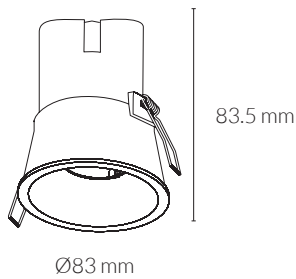

### GENERAL DETAILS

REFERENCE:	K50801
INSTALLATION:	Recessed with frame
EXTERNAL FINISH:	White
INTERNAL FINISH:	White - Gold
MATERIAL:	Aluminium and plastic
IP DEGREE:	IP20
FORM:	Round
UTILIZATION:	Indoor
WARRANTY:	3 years

### GENERAL DIMENSIONS

HEIGHT:	83.5 mm
MINIMUM DISTANCE TO ILLUMINATED OBJECT:	0.5 m
CUT OUT:	Ø75 mm
MINIMUM HEIGHT OF FALSE CEILING:	113.5 mm